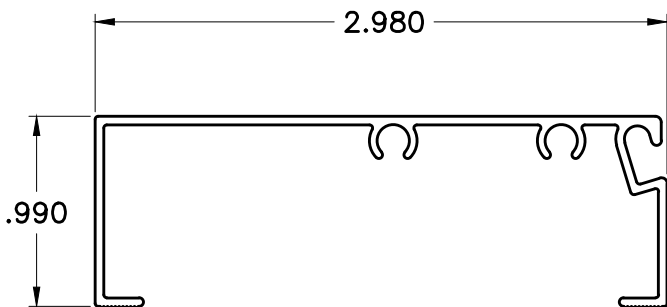

WT/FT: .262

8316

1 x 2 x .036" PATIO
OPEN BACK

WT/FT: .236

8443

1 X 3 OPEN BACK

WT/FT: .346

8789

1 X 2 X .044W
FEMALE SNAP

WT/FT: .284