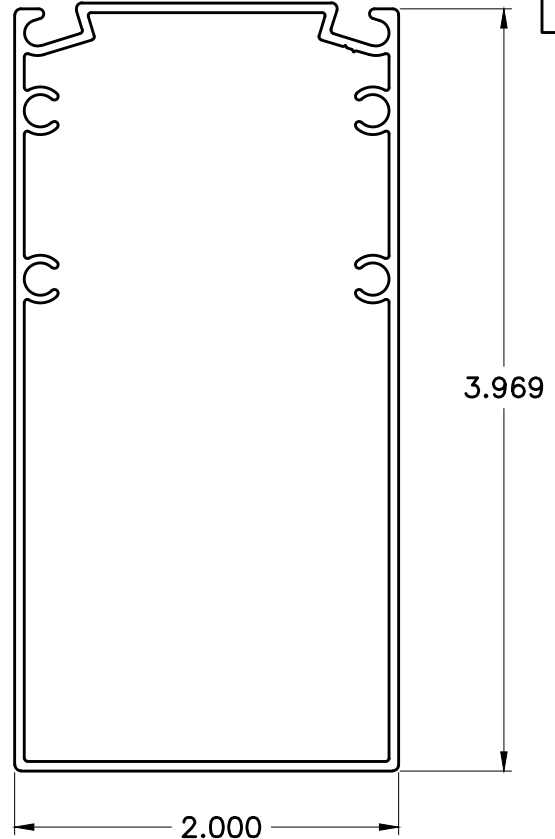

8794

3 x 3 PATIO

WT/FT: 1.241

9119

2 x 4 x .050 PATIO

WT/FT: .821

2119

1" X 2" PATIO OPEN BACK

WT/FT: .262

8316

1 x 2 x .036" PATIO
OPEN BACK

WT/FT: .236

8443

1 X 3 OPEN BACK

WT/FT: .346

8789

1 X 2 X .044W
FEMALE SNAP

WT/FT: .284