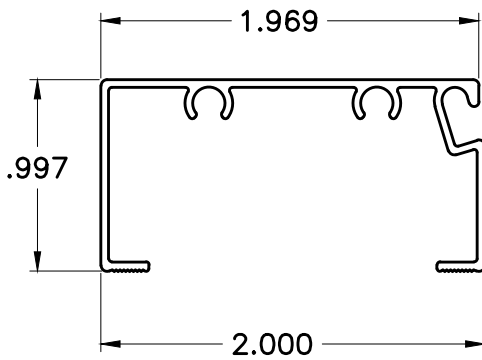

8794

3 x 3 PATIO

WT/FT: 1.241

9119

2 x 4 x .050 PATIO

WT/FT: .821

2119

1" X 2" PATIO OPEN BACK

WT/FT: .262

8316

1 x 2 x .036" PATIO
OPEN BACK

WT/FT: .236

8443

1 X 3 OPEN BACK

WT/FT: .346

8789

1 X 2 X .044W
FEMALE SNAP

WT/FT: .284